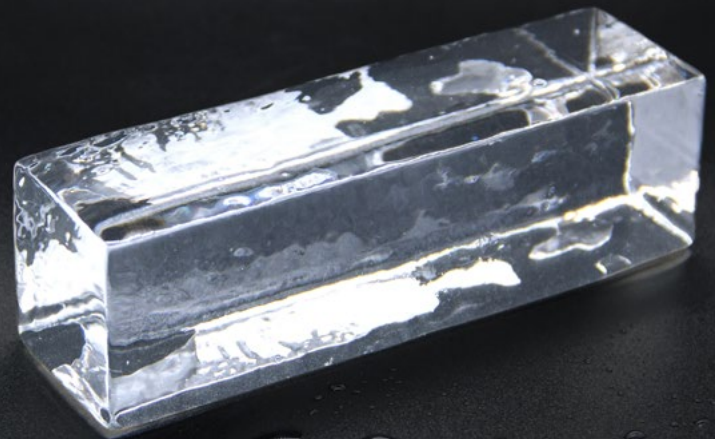

# XL ICE BAR

**Dimensions:**  
3,5 x 3,5 x 13 cm

**Packaging:**  
6 pcs / pack

**Weight:**  
750 g / pack